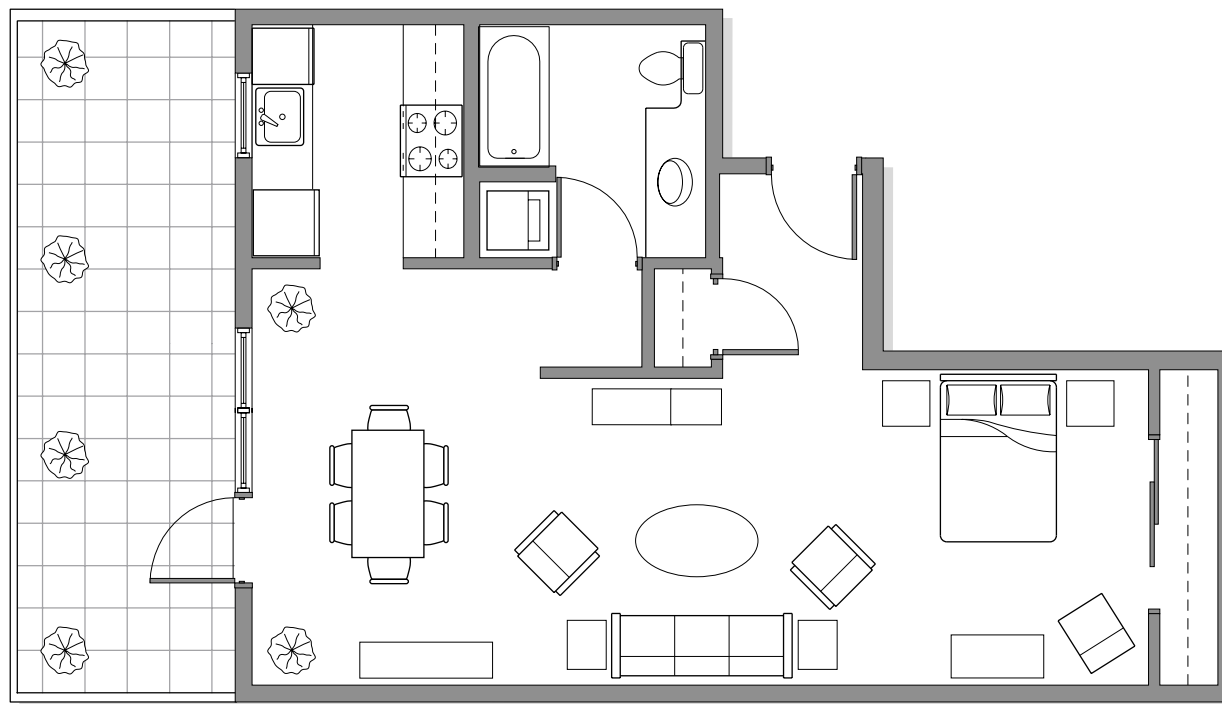

Floor plans are subject to change between apartments.
Square footage measurements are approximate.

B - 1 Studio / Alcove
635 - 639 sq. ft.
Patio/balcony available
on second floor only

Floor plans are subject to change between apartments.
Square footage measurements are approximate.

B - II Studio / Alcove
660 sq. ft.

Patio/balcony available
on second floor only