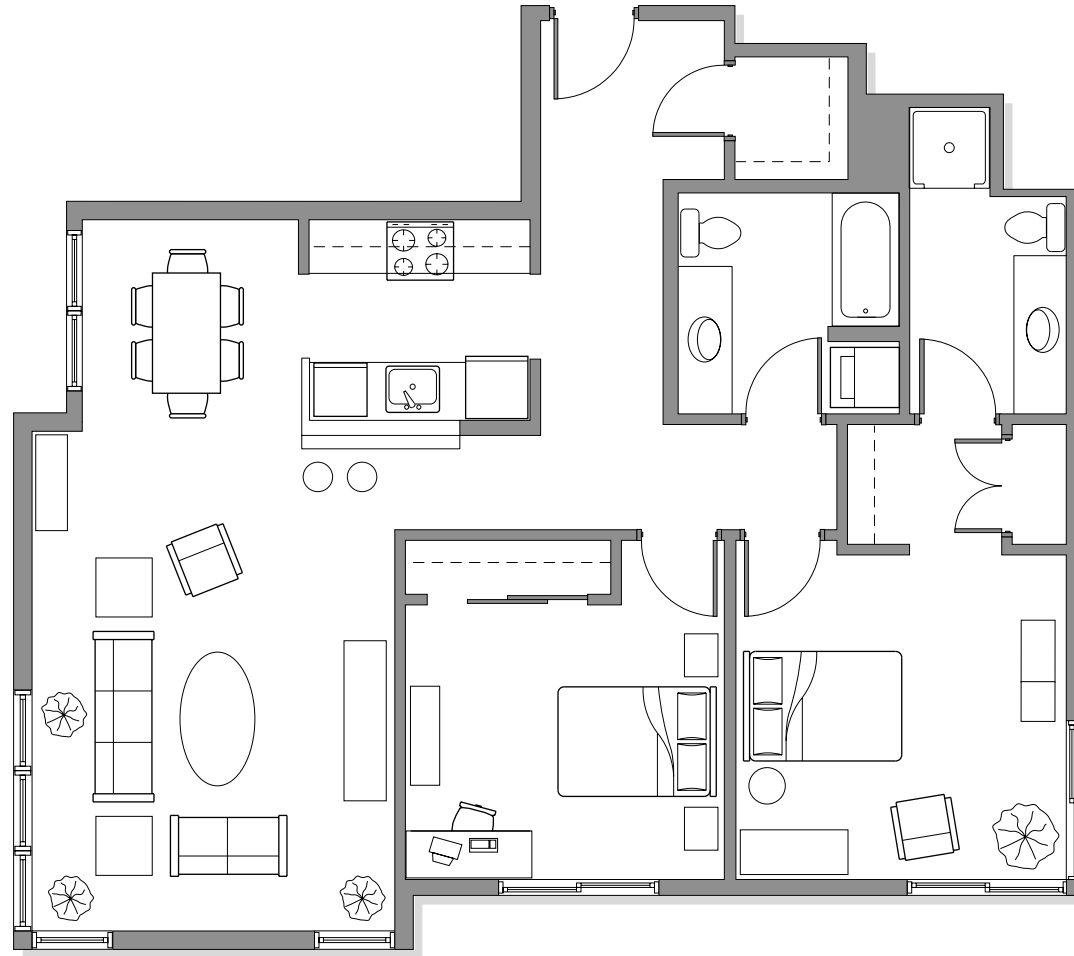

Floor plans are subject to change between apartments.
Square footage measurements are approximate.

B - X 2 Bedroom / 2 Bathroom

1110 - 1025 sq. ft.

Patio/balcony available on
second - sixth floors only

Floor plans are subject to change between apartments.
Square footage measurements are approximate.

B - XI 2 Bedroom / 2 Bathroom

1110 - 1120 sq. ft.

Patio/balcony available on
third - sixth floors only

C - X 2 Bedroom / 2 Bathroom
966 - 1016 sq. ft.

Floor plans are subject to change between apartments.
Square footage measurements are approximate.

C - XI 2 Bedroom / 2 Bathroom
1002 - 1052 sq. ft.

Floor plans are subject to change between apartments.
Square footage measurements are approximate.

C - XII 2 Bedroom / 1.75 Bathroom
1045 - 1100 sq. ft.

Floor plans are subject to change between apartments.
Square footage measurements are approximate.

Floor plans are subject to change between apartments.
Square footage measurements are approximate.

C-XIII 2 Bedroom / 2 Bathroom
981 - 1036 sq. ft.