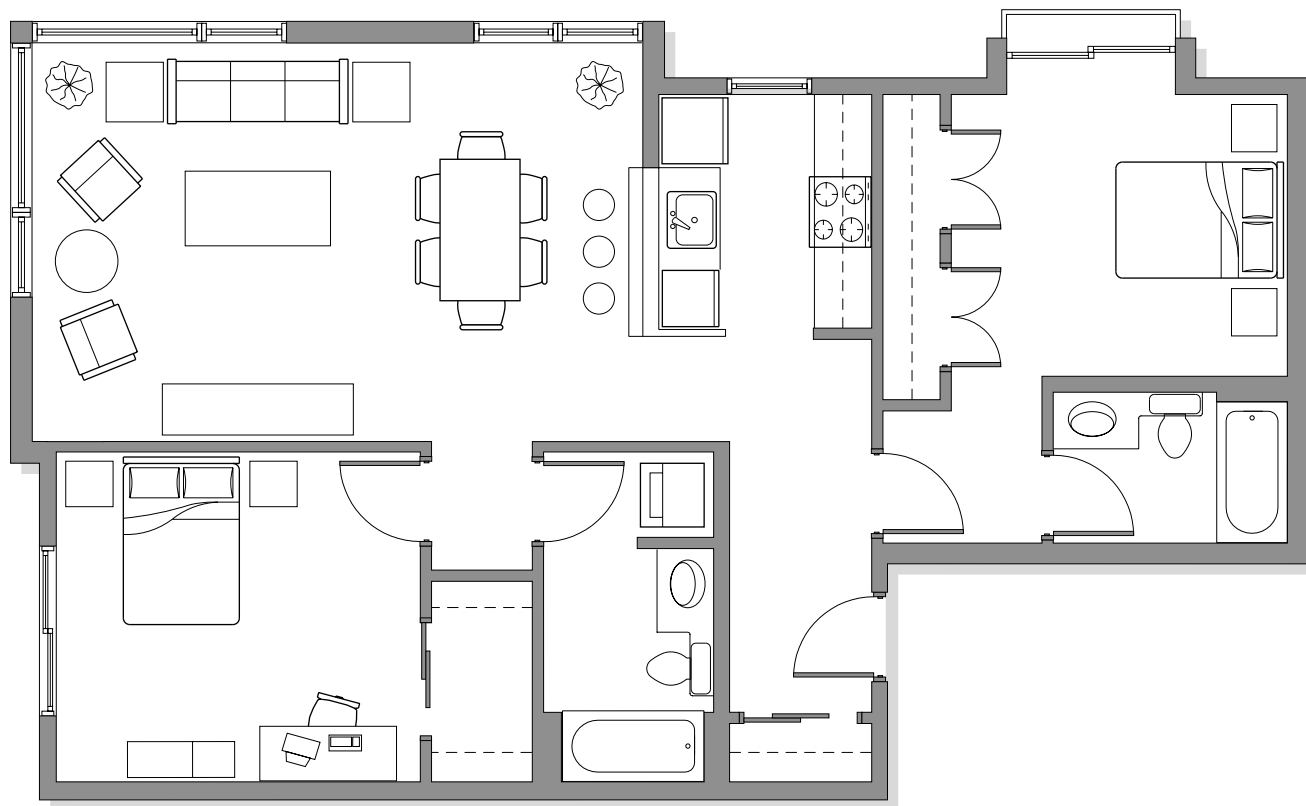

Floor plans are subject to change between apartments.
Square footage measurements are approximate.

B - X 2 Bedroom / 2 Bathroom

1110 - 1025 sq. ft.

Patio/balcony available on
second - sixth floors only

Floor plans are subject to change between apartments.
Square footage measurements are approximate.

B - XI 2 Bedroom / 2 Bathroom

1110 - 1120 sq. ft.

Patio/balcony available on
third - sixth floors only

C - X 2 Bedroom / 2 Bathroom
966 - 1016 sq. ft.

Floor plans are subject to change between apartments.
Square footage measurements are approximate.

C - XI 2 Bedroom / 2 Bathroom
1002 - 1052 sq. ft.

Floor plans are subject to change between apartments.
Square footage measurements are approximate.

C - XII 2 Bedroom / 1.75 Bathroom
1045 - 1100 sq. ft.

C-XIV 2 Bedroom / 1.75 Bathroom
1100 sq. ft.

Floor plans are subject to change between apartments.
Square footage measurements are approximate.