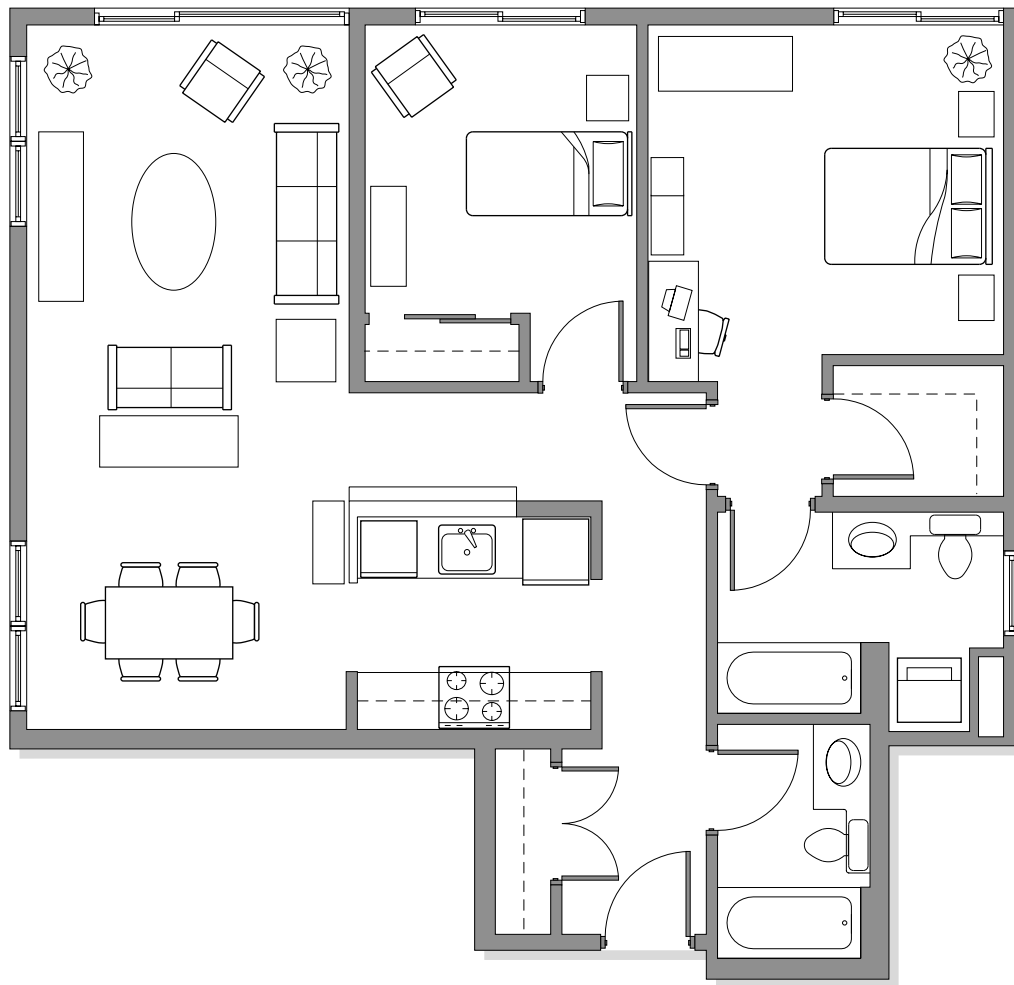

Floor plans are subject to change between apartments.
Square footage measurements are approximate.

B - X 2 Bedroom / 2 Bathroom

1110 - 1025 sq. ft.

Patio/balcony available on
second - sixth floors only

Floor plans are subject to change between apartments.
Square footage measurements are approximate.

B - XI 2 Bedroom / 2 Bathroom

1110 - 1120 sq. ft.

Patio/balcony available on
third - sixth floors only

C - X 2 Bedroom / 2 Bathroom
966 - 1016 sq. ft.

Floor plans are subject to change between apartments.
Square footage measurements are approximate.

C - XI 2 Bedroom / 2 Bathroom
1002 - 1052 sq. ft.

Floor plans are subject to change between apartments.
Square footage measurements are approximate.

C - XII 2 Bedroom / 1.75 Bathroom
1045 - 1100 sq. ft.

Floor plans are subject to change between apartments.
Square footage measurements are approximate.

Floor plans are subject to change between apartments.
Square footage measurements are approximate.

C-XIII 2 Bedroom / 2 Bathroom
981 - 1036 sq. ft.