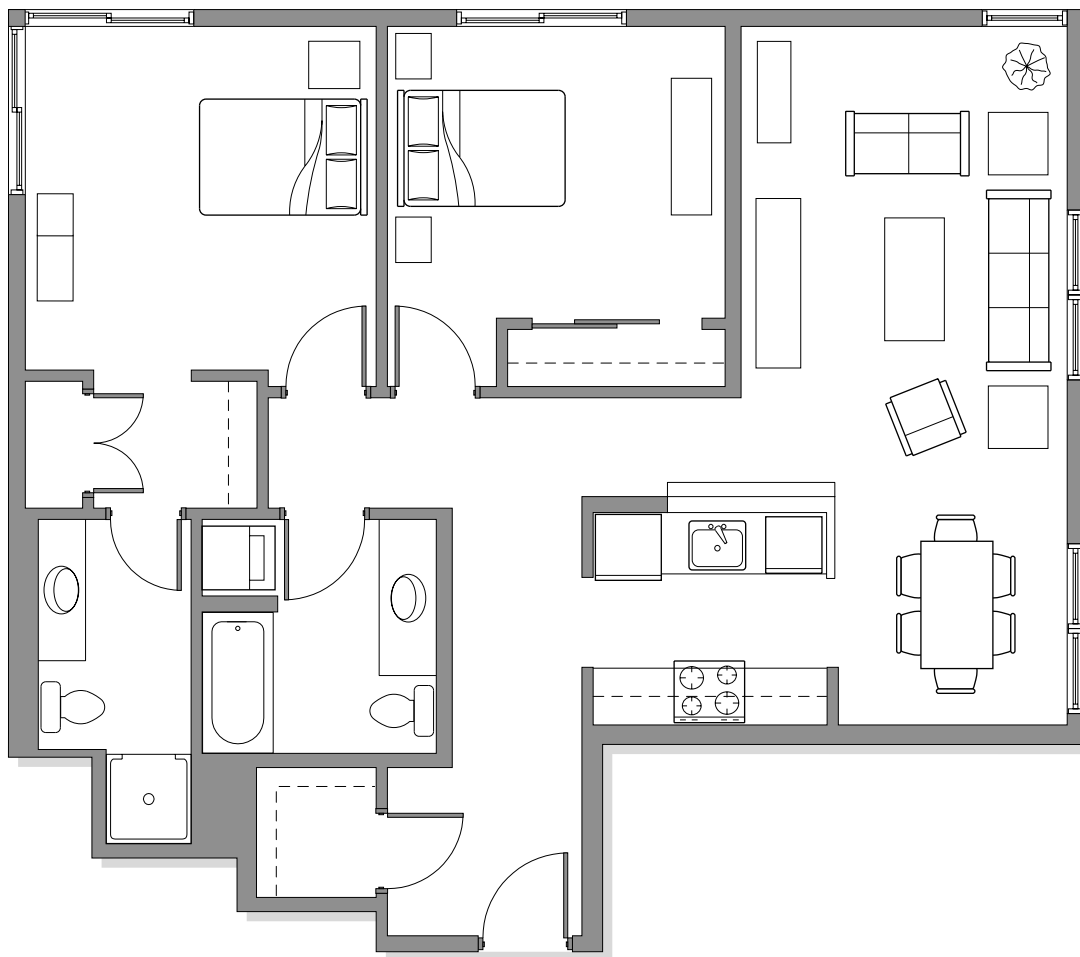

Floor plans are subject to change between apartments.
Square footage measurements are approximate.

B - X 2 Bedroom / 2 Bathroom

1110 - 1025 sq. ft.

Patio/balcony available on
second - sixth floors only

Floor plans are subject to change between apartments.
Square footage measurements are approximate.

B - XI 2 Bedroom / 2 Bathroom

1110 - 1120 sq. ft.

Patio/balcony available on
third - sixth floors only

C - X 2 Bedroom / 2 Bathroom
966 - 1016 sq. ft.

Floor plans are subject to change between apartments.
Square footage measurements are approximate.

C - XI 2 Bedroom / 2 Bathroom
1002 - 1052 sq. ft.

Floor plans are subject to change between apartments.
Square footage measurements are approximate.

C - XII 2 Bedroom / 1.75 Bathroom
1045 - 1100 sq. ft.

Floor plans are subject to change between apartments.
Square footage measurements are approximate.

Floor plans are subject to change between apartments.
Square footage measurements are approximate.

C-XIII 2 Bedroom / 2 Bathroom
981 - 1036 sq. ft.