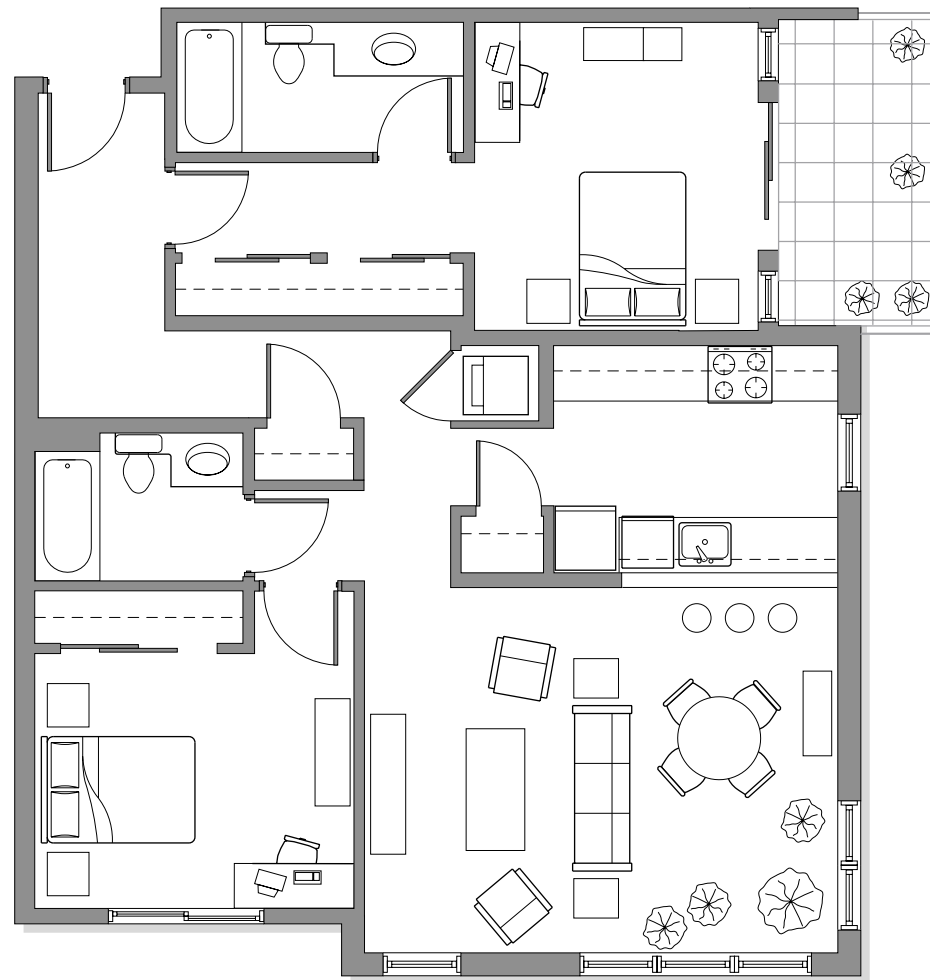

Floor plans are subject to change between apartments.
Square footage measurements are approximate.

B - X 2 Bedroom / 2 Bathroom

1110 - 1025 sq. ft.

Patio/balcony available on
second - sixth floors only

Floor plans are subject to change between apartments.
Square footage measurements are approximate.

B - XI 2 Bedroom / 2 Bathroom

1110 - 1120 sq. ft.

Patio/balcony available on
third - sixth floors only

C - X 2 Bedroom / 2 Bathroom
966 - 1016 sq. ft.

Floor plans are subject to change between apartments.
Square footage measurements are approximate.

C - XI 2 Bedroom / 2 Bathroom
1002 - 1052 sq. ft.

Floor plans are subject to change between apartments.
Square footage measurements are approximate.

C - XII 2 Bedroom / 1.75 Bathroom
1045 - 1100 sq. ft.

C-XIV 2 Bedroom / 1.75 Bathroom
1100 sq. ft.

Floor plans are subject to change between apartments.
Square footage measurements are approximate.