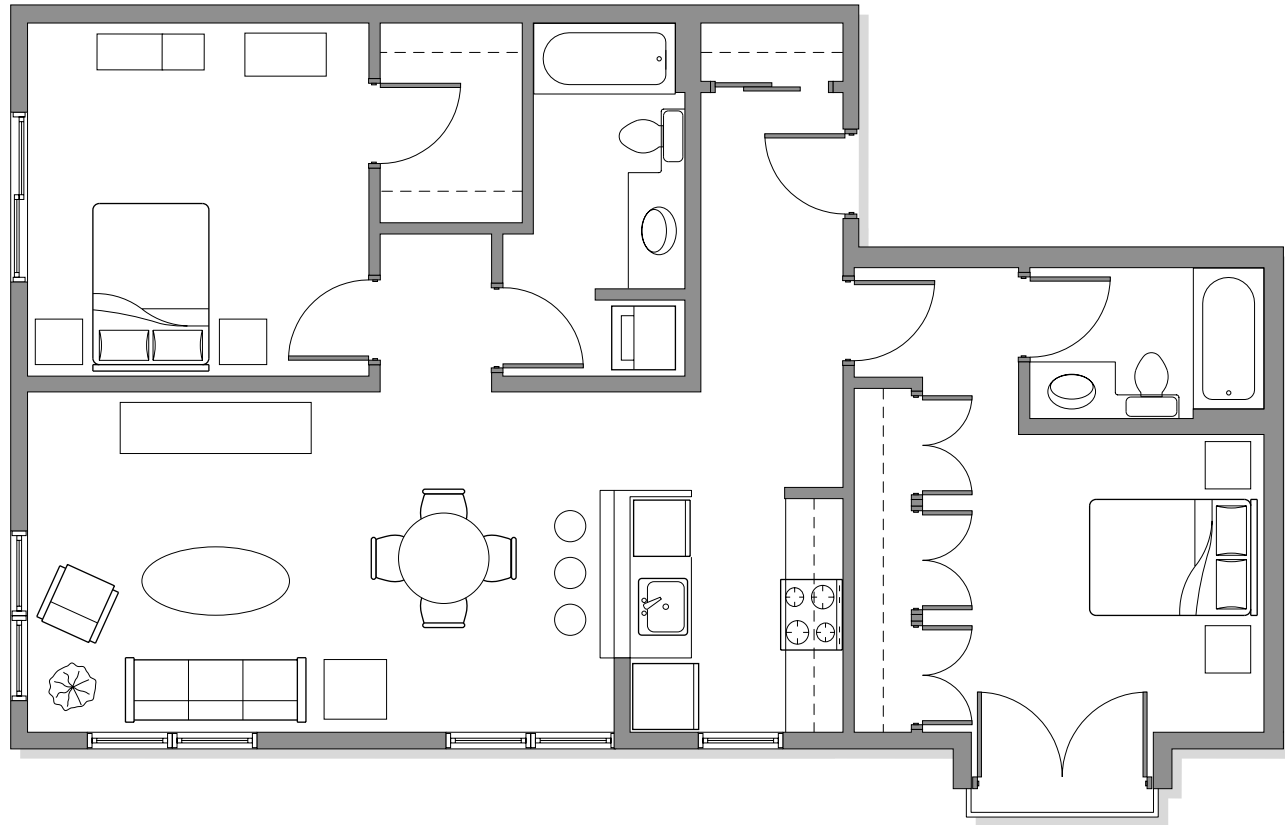

Floor plans are subject to change between apartments.
Square footage measurements are approximate.

B - X 2 Bedroom / 2 Bathroom

1110 - 1025 sq. ft.

Patio/balcony available on
second - sixth floors only

Floor plans are subject to change between apartments.
Square footage measurements are approximate.

B - XI 2 Bedroom / 2 Bathroom

1110 - 1120 sq. ft.

Patio/balcony available on
third - sixth floors only

C - X 2 Bedroom / 2 Bathroom
966 - 1016 sq. ft.

Floor plans are subject to change between apartments.
Square footage measurements are approximate.

C - XI 2 Bedroom / 2 Bathroom
1002 - 1052 sq. ft.

Floor plans are subject to change between apartments.
Square footage measurements are approximate.

C - XII 2 Bedroom / 1.75 Bathroom
1045 - 1100 sq. ft.

C-XIV 2 Bedroom / 1.75 Bathroom
1100 sq. ft.

Floor plans are subject to change between apartments.
Square footage measurements are approximate.