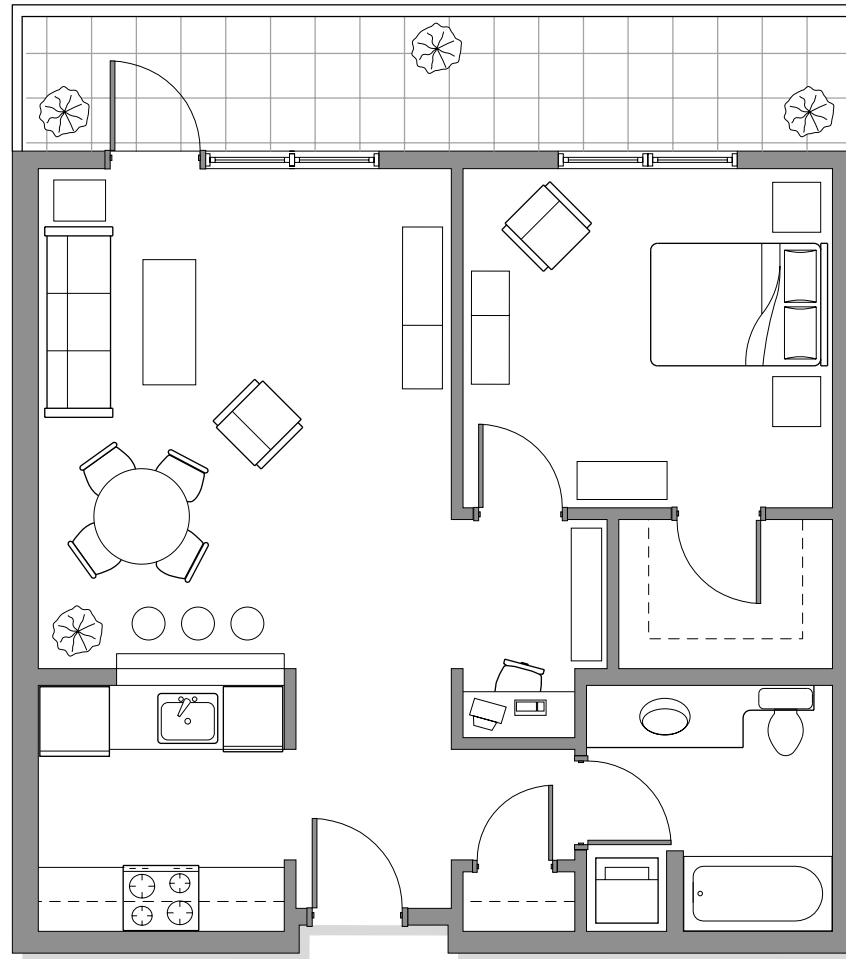

Floor plans are subject to change between apartments.
Square footage measurements are approximate.

B - IV 1 Bedroom / Den
927 sq. ft.

Patio/balcony available
on second floor only

Floor plans are subject to change between apartments.
Square footage measurements are approximate.

B - V 1 Bedroom
732 sq. ft.

Patio/balcony available
on second floor only

Floor plans are subject to change between apartments.
Square footage measurements are approximate.

B - VI 1 Bedroom / Den
927 sq. ft.

Floor plans are subject to change between apartments.
Square footage measurements are approximate.

C - IV 1 Bedroom
729 - 764 sq. ft.