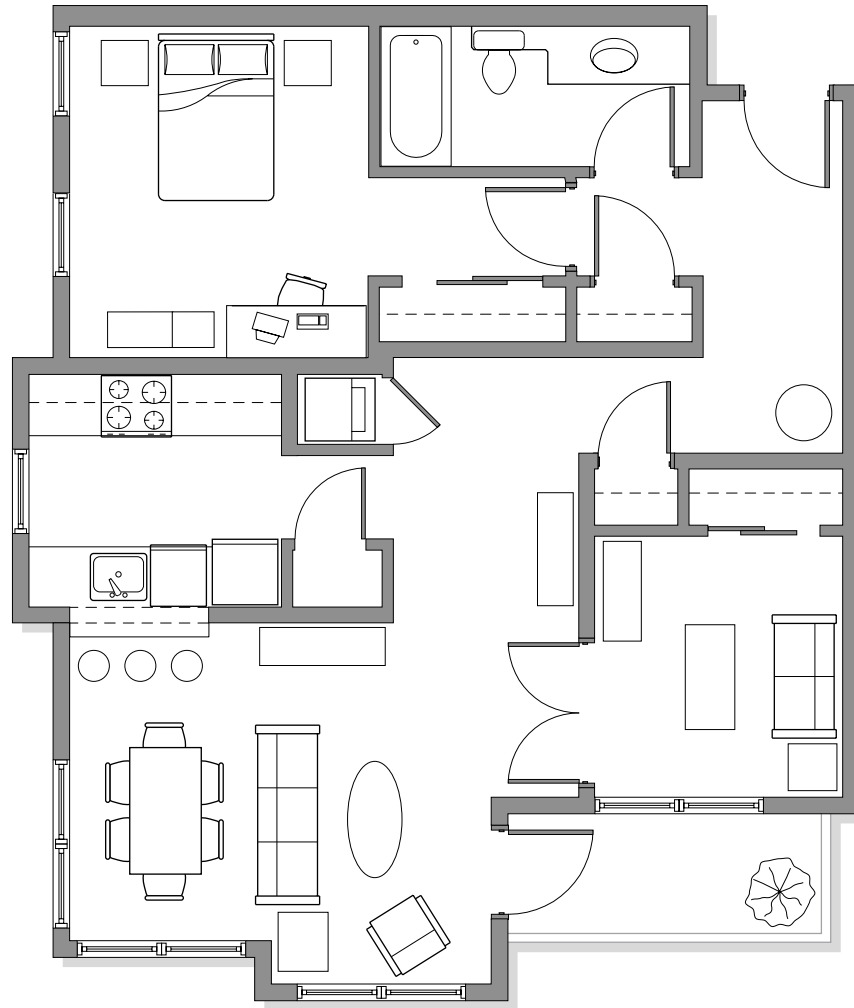

Floor plans are subject to change between apartments.
Square footage measurements are approximate.

B - IV 1 Bedroom / Den
927 sq. ft.

Patio/balcony available
on second floor only

Floor plans are subject to change between apartments.
Square footage measurements are approximate.

B - V 1 Bedroom
732 sq. ft.

Patio/balcony available
on second floor only

Floor plans are subject to change between apartments.
Square footage measurements are approximate.

B - VI 1 Bedroom / Den
927 sq. ft.

Floor plans are subject to change between apartments.
Square footage measurements are approximate.

C - IV 1 Bedroom
729 - 764 sq. ft.