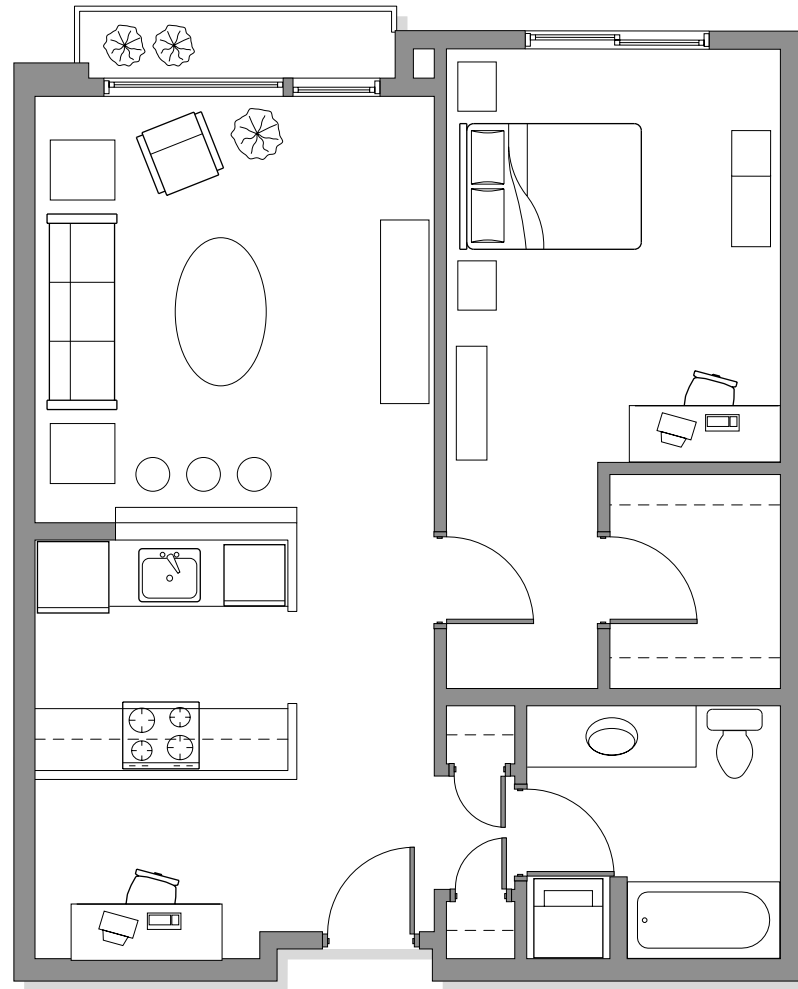

Floor plans are subject to change between apartments.
Square footage measurements are approximate.

B - IV 1 Bedroom / Den
927 sq. ft.

Patio/balcony available
on second floor only

Floor plans are subject to change between apartments.
Square footage measurements are approximate.

B - V 1 Bedroom
732 sq. ft.

Patio/balcony available
on second floor only

Floor plans are subject to change between apartments.
Square footage measurements are approximate.

B - VI 1 Bedroom / Den
927 sq. ft.

Floor plans are subject to change between apartments.
Square footage measurements are approximate.

C - IV 1 Bedroom
729 - 764 sq. ft.